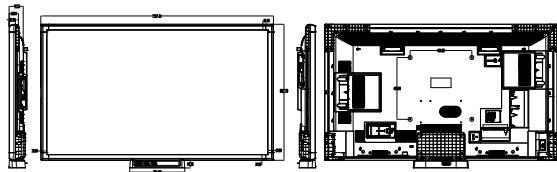

PCAP Interactive Flat Panel Displays

65"

IFC65TI632/6	
Panel	
Mainboard Model	System-On-Chip Model:17MB120DSR4
H-Freq	67.5 KHz
Max. Pixel Freq.	74.25 MHz
V-Freq	60 Hz
Size	65"
Backlight Type	DLED
Panel Technology	IPS
Panel Type	16/7 Panel
Front Type	Black PCAP Touch Bezel
Orientation	Horizontal
Resolution	3840 x 2160 (16:9) - UHD
Active Area	1429 mm (H) x 804 mm (V)
Brightness (Typ.)	400 cd/m2
Contrast Ratio (Typ.)	1200:1
Panel life time (Min./Typ.)	30000 /50000 Hr
Viewing Angle	178°
Response Time	9 ms
Color Value	8 Bit, 16.7 M Colors
Areas of Usage	Indoor
Monitor Connectivity	
RGB Input	Dsub 15 PIN VGA CON., YPbPr
RGB Output	N/A
VIDEO Input	2xHDMI2.0, 1xUSB3.0, 1xUSB2.0, 1xUSB2.0(USB cover)
VIDEO Output	HDMI 2.0
AUDIO Input	LINE IN JACK
AUDIO Output	LINE OUT JACK
External Control	RS232(DSUB 9P), RJ12, Ethernet
External Sensor	N/A
Mechanical Features	
Size	1507mm (L) x 882mm (H) x 120mm (D)
Shipping Size	1670mm (L) x 1073mm (H) x 266mm (D)
Weight	42.5 KG
Shipping Weight	47.5 KG
Vesa Mounting Size	400 mm(H)x 400 mm(V) M6
Bezel Width (Bottom-Side-Top)	38 mm /38 mm /38 mm
Working Conditions	
Temperature Conditions	+40°C /0°C
Humidity	90%
General Features	
Main Features	Open Content Management Support, Scheduler, USB-Autoplay, Auto-Launch, HDMI-CEC, HDMI-Hotplug, Auto-switch on Failover, Panel Lock
Mechanical Features	IR Touch, Joystick, IR Extender Support, Rocker Switch, Detachable power cable, Carrying slots, Detachable logo positioning, Internal usb cover, Cable Holder
Optional Features	OPS Compliance
Speaker	2 x 8 W