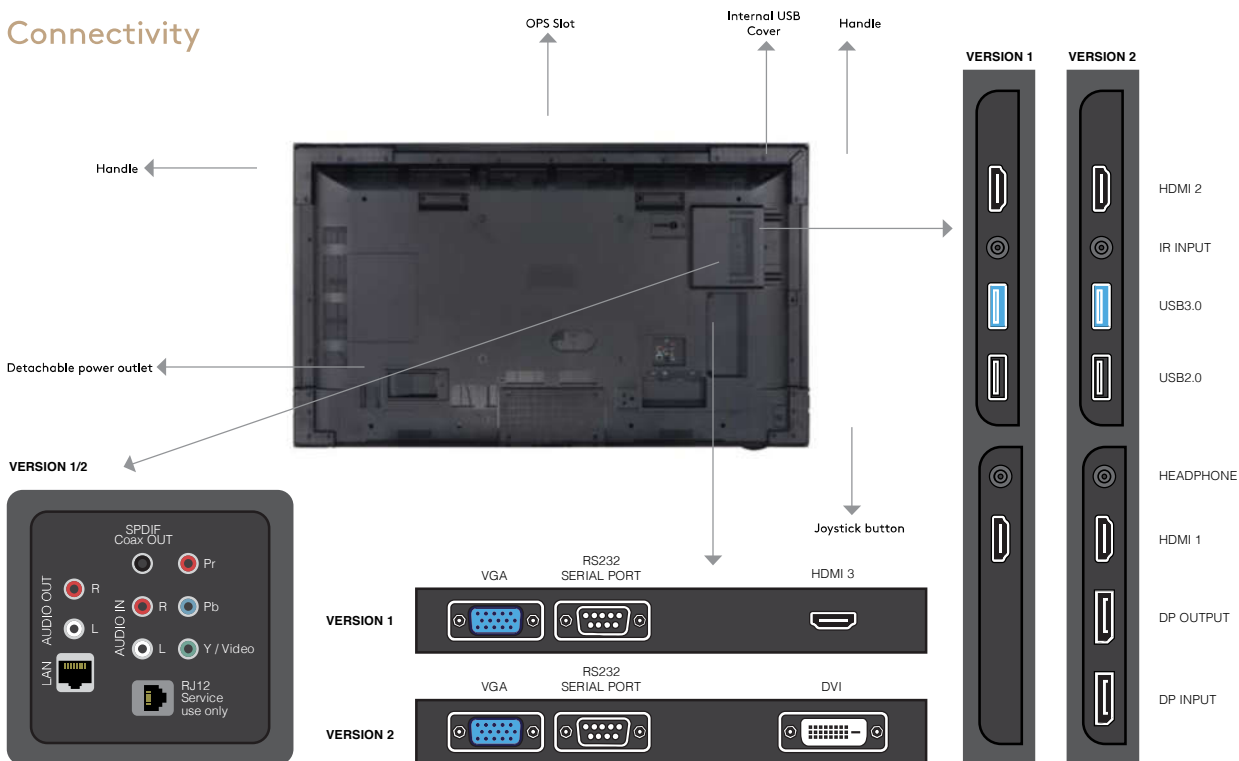

Extensive connectivity options

Vestel's PCAP Interactive Flat Panel Display supports many different video input/output such as HDMI in/out, DVI, Display Port in/out, VGA and audio input/output Line-in, Headphone out.

Components

Quick start guide

Instruction manual

Wall mounting kit

IR extender

Batteries for remote controllers

Remote controller

Connectivity

PCAP Interactive Flat Panel Displays

65"

IFC65TI632/6	
Panel	
Mainboard Model	System-On-Chip Model:17MB120DSR4
H-Freq	67.5 KHz
Max. Pixel Freq.	74.25 MHz
V-Freq	60 Hz
Size	65"
Backlight Type	DLED
Panel Technology	IPS
Panel Type	16/7 Panel
Front Type	Black PCAP Touch Bezel
Orientation	Horizontal
Resolution	3840 x 2160 (16:9) - UHD
Active Area	1429 mm (H) x 804 mm (V)
Brightness (Typ.)	400 cd/m2
Contrast Ratio (Typ.)	1200:1
Panel life time (Min./Typ.)	30000 /50000 Hr
Viewing Angle	178°
Response Time	9 ms
Color Value	8 Bit, 16.7 M Colors
Areas of Usage	Indoor
Monitor Connectivity	
RGB Input	Dsub 15 PIN VGA CON., YPbPr
RGB Output	N/A
VIDEO Input	2xHDMI2.0, 1xUSB3.0, 1xUSB2.0, 1xUSB2.0(USB cover)
VIDEO Output	HDMI 2.0
AUDIO Input	LINE IN JACK
AUDIO Output	LINE OUT JACK
External Control	RS232(DSUB 9P), RJ12, Ethernet
External Sensor	N/A
Mechanical Features	
Size	1507mm (L) x 882mm (H) x 120mm (D)
Shipping Size	1670mm (L) x 1073mm (H) x 266mm (D)
Weight	42.5 KG
Shipping Weight	47.5 KG
Vesa Mounting Size	400 mm(H)x 400 mm(V) M6
Bezel Width (Bottom-Side-Top)	38 mm /38 mm /38 mm
Working Conditions	
Temperature Conditions	+40°C /0°C
Humidity	90%
General Features	
Main Features	Open Content Management Support, Scheduler, USB-Autoplay, Auto-Launch, HDMI-CEC, HDMI-Hotplug, Auto-switch on Failover, Panel Lock
Mechanical Features	IR Touch, Joystick, IR Extender Support, Rocker Switch, Detachable power cable, Carrying slots, Detachable logo positioning, Internal usb cover, Cable Holder
Optional Features	OPS Compliance
Speaker	2 x 8 W